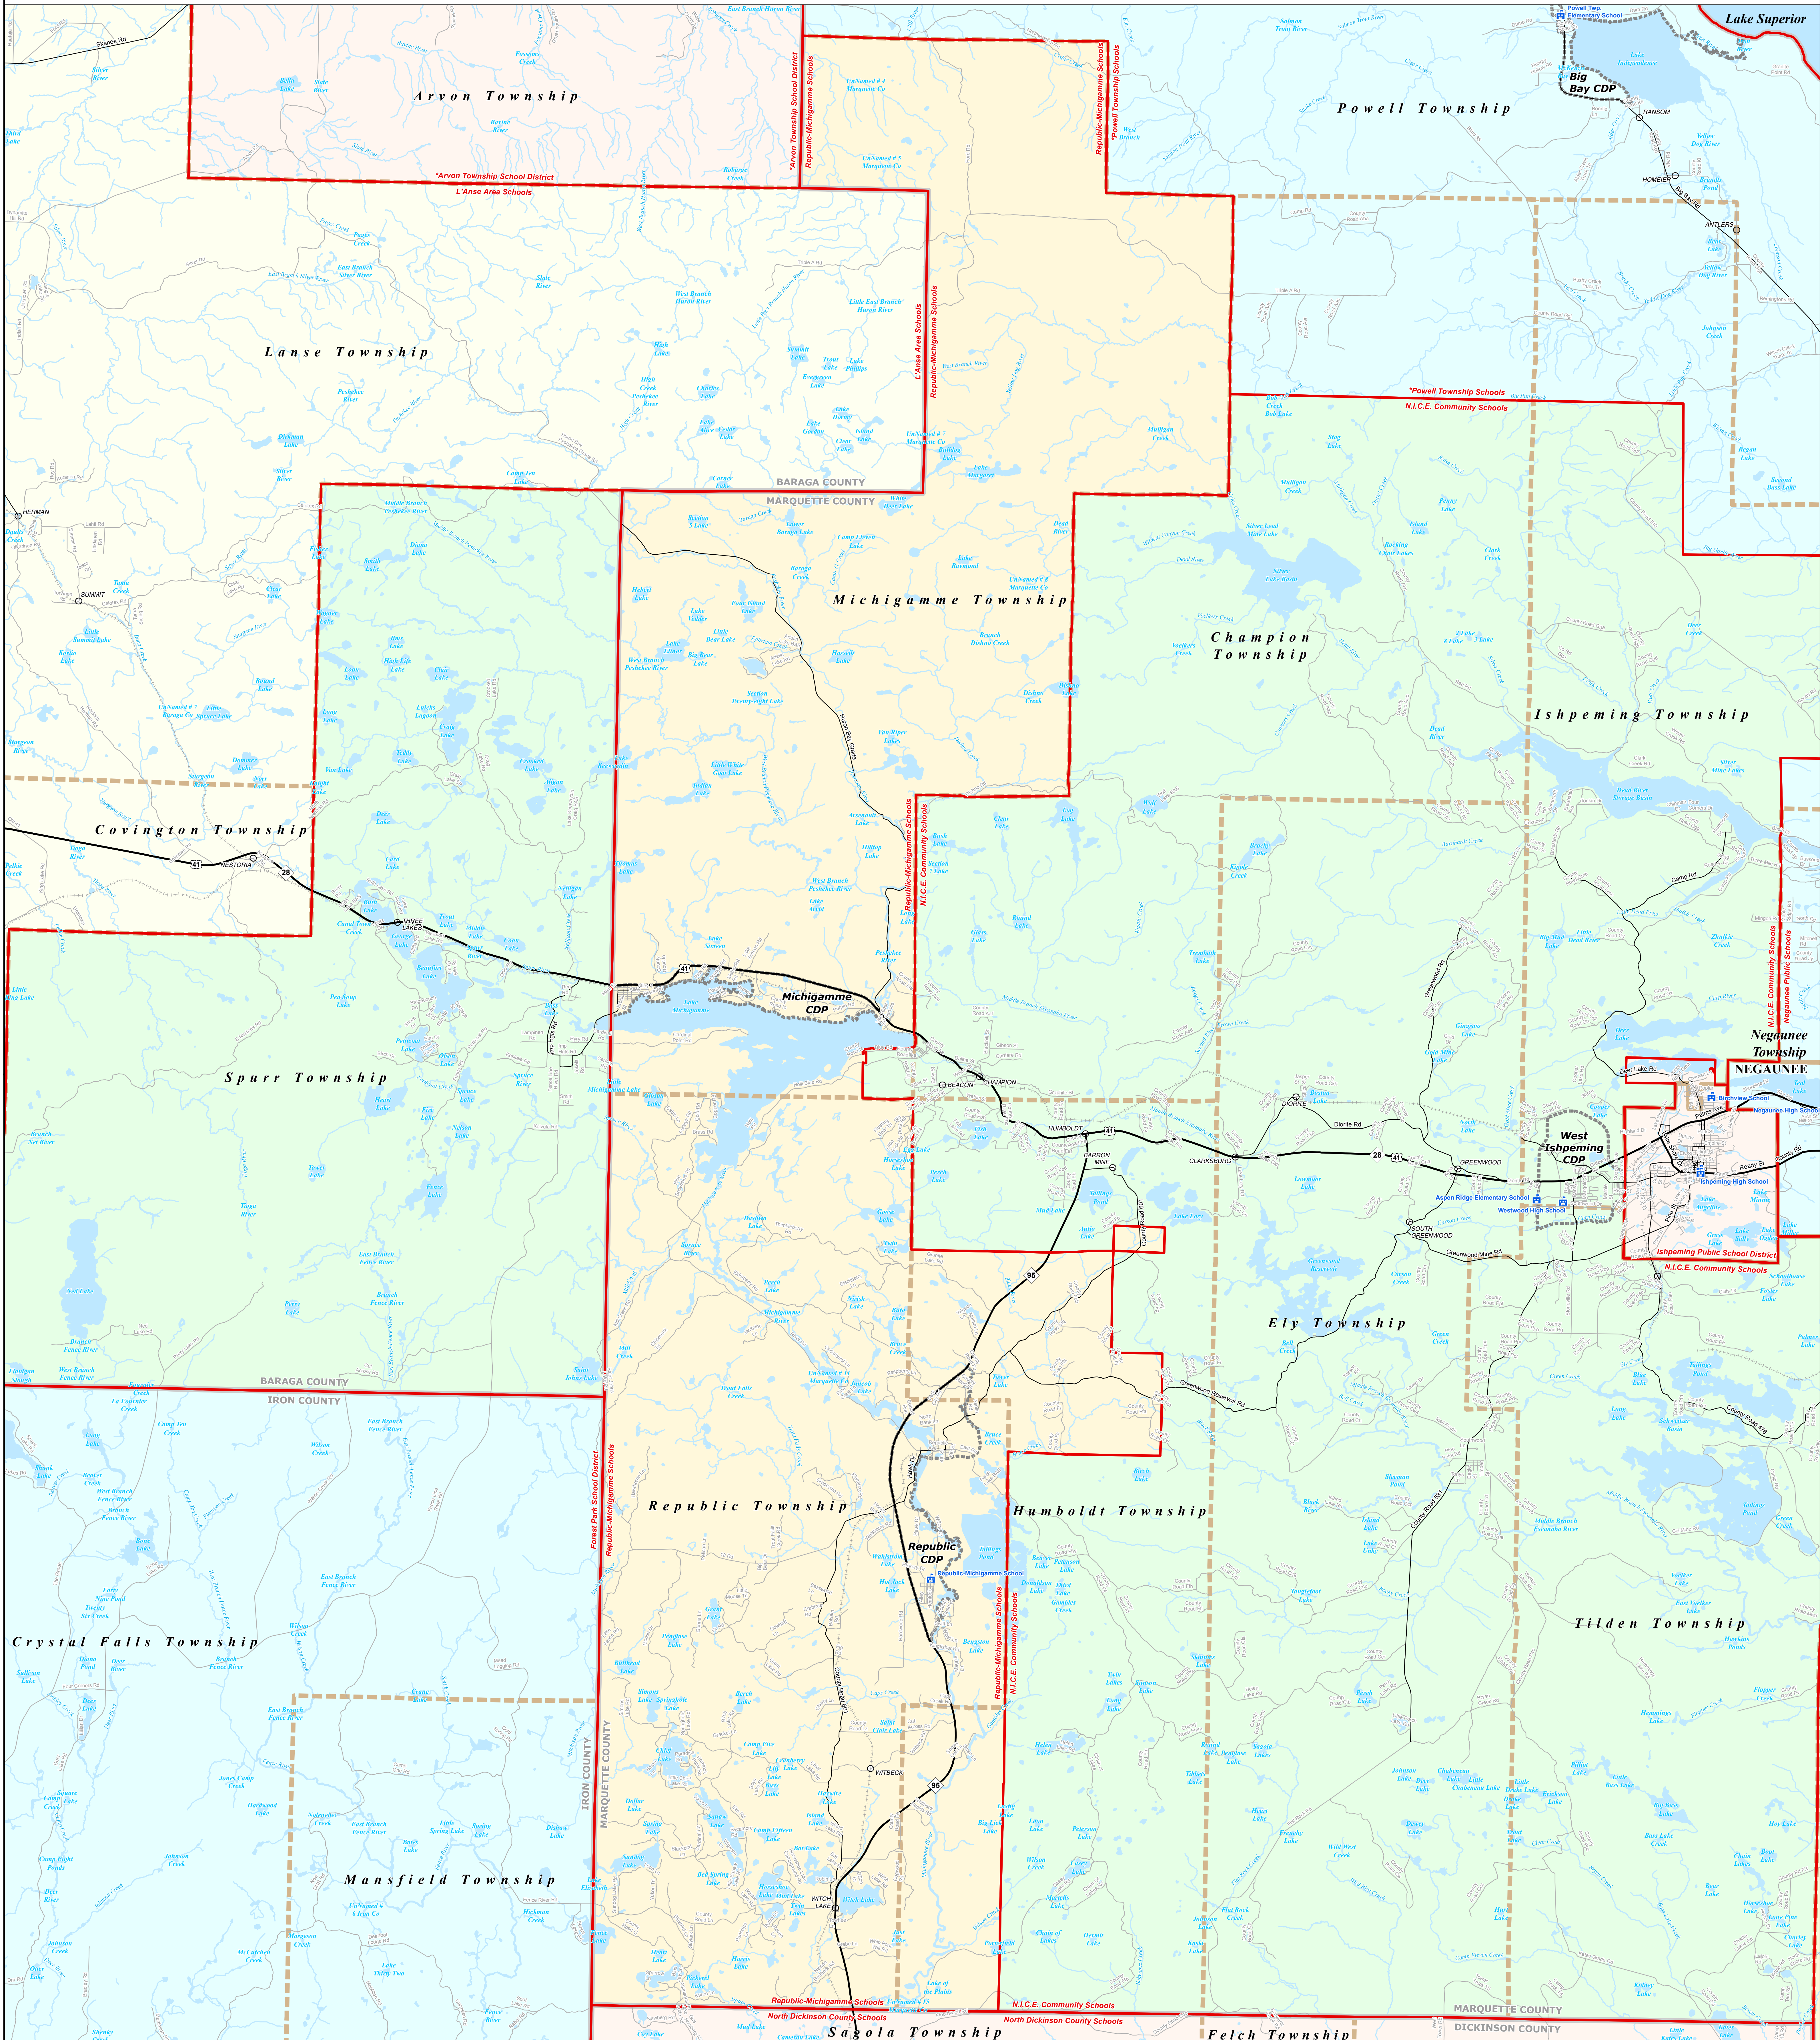

REPUBLIC-MICHIGAMME SCHOOLS

Marquette-Alger RESA

0.0 0.25 0.5 1 Miles

*Note: Non K-12 School Districts identified with Asterisk (*) in Name

11/14/13

Legend	
School District	Unincorporated Place
County	Water Feature
City	River, Stream, or Drain
Township	Freeway
Village	Highway
Census Designated Place	Primary Road
	Local Road

Source: Michigan Geographic Framework, v13a